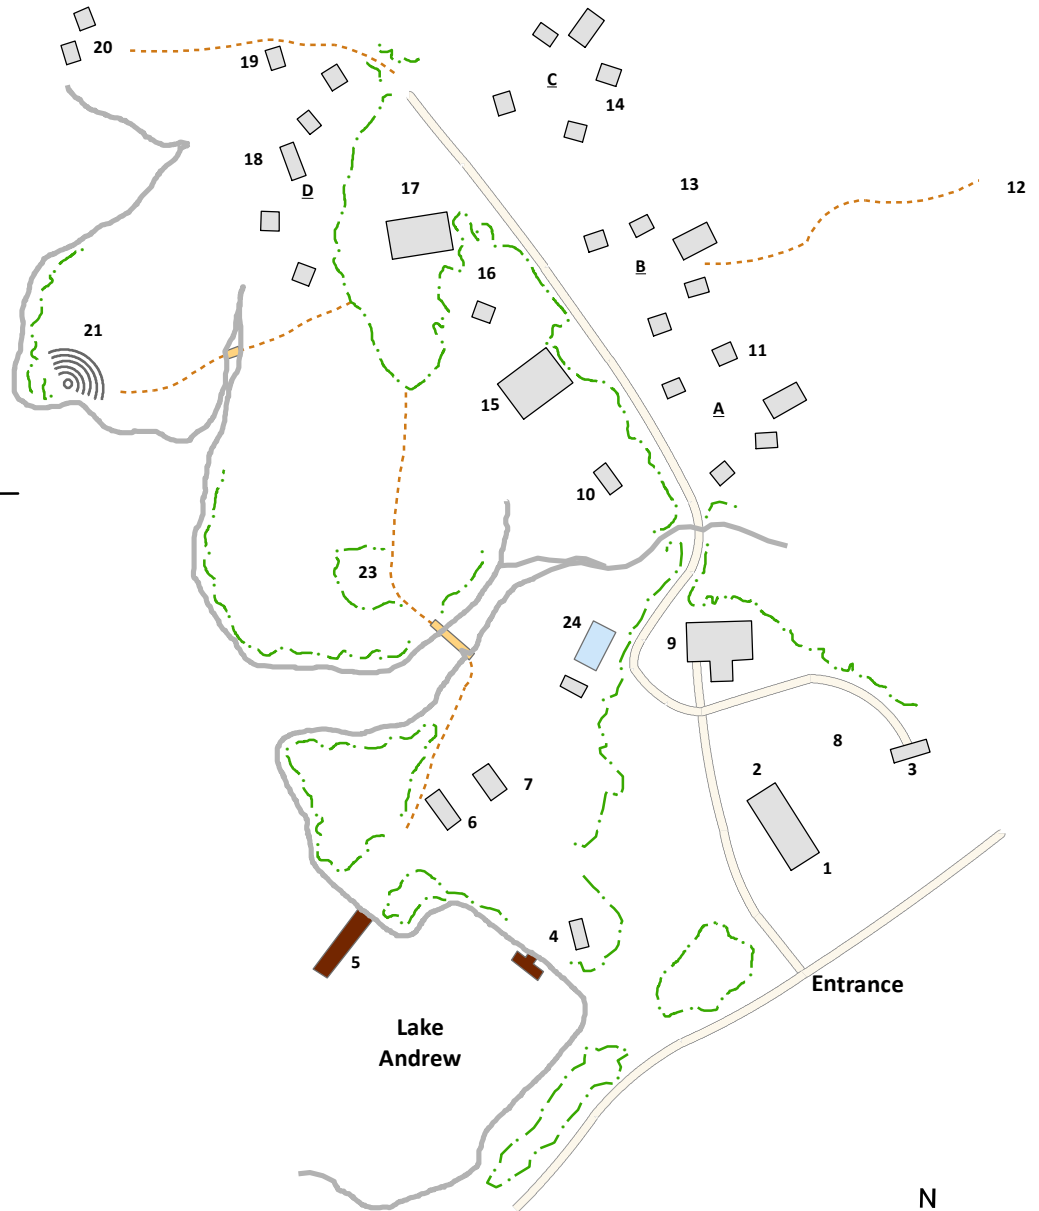

# MONROE CAMP & RETREAT CENTER

22

## LEGEND

1. Private Residence
2. Office
3. Maintenance Shop
4. Canoes
5. Swimming Dock
6. Picnic Shelter
7. Bath House
8. Parking
9. Hafer Hall
10. Arts & Crafts Hut
11. A-Unit Cabins 1-4
12. High Ropes Course
13. B-Unit Cabins 5-8
14. C-Unit Cabins 9-12
15. McKnight Lodge
16. Efficiency Cabin
17. Boyd Hall
18. D-Unit Cabins 13-16
19. Archery
20. Outpost
21. Vesper Dell
22. Fantasy Treehouse
23. Possum Hollow Fire Ring
24. Pool